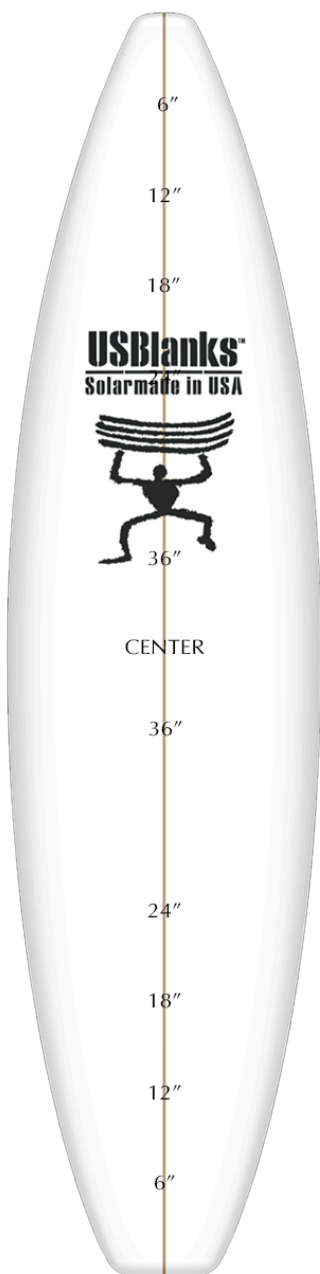

GUNS

7'2"EA

Designed by
ERIC ARAKAWA

Introduced April 2006

ROCKER THICKNESS

WIDTH

Overall Bottom Length: 7'2 1/2" (219.71 cm)

Tip-to-Tip Deck Length: 7'1 7/8" (218.12 cm)

Max Width: 21 5/8" (54.93 cm)

Max Thickness: 2 15/16" (7.46 cm)

Displacement: 1.89 ft³ (53.4 L)

Natural Rocker: 6 1/16"N 2 9/16"T

"This blank is a versatile high performance semi-gun which was designed in series with the 7'8"EA. The rocker and foil will accommodate a wide variety of bottom contours."