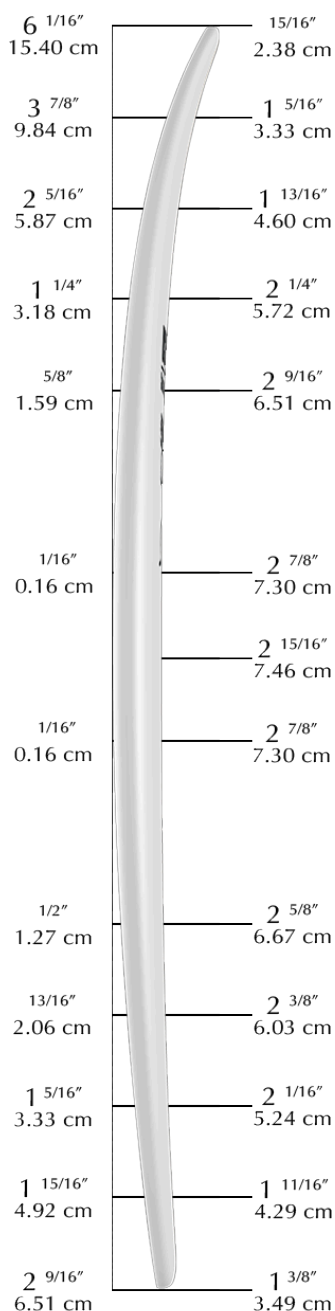

GUNS

7'2"EA

Designed by
ERIC ARAKAWA

Introduced April 2006

ROCKER THICKNESS

WIDTH

Overall Bottom Length: 7'2 1/2" (219.71 cm)

Tip-to-Tip Deck Length: 7'1 7/8" (218.12 cm)

Max Width: 21 5/8" (54.93 cm)

Max Thickness: 2 15/16" (7.46 cm)

Displacement: 1.89 ft³ (53.4 L)

Natural Rocker: 6 1/16"N 2 9/16"T

"This blank is a versatile high performance semi-gun which was designed in series with the 7'8"EA. The rocker and foil will accommodate a wide variety of bottom contours."