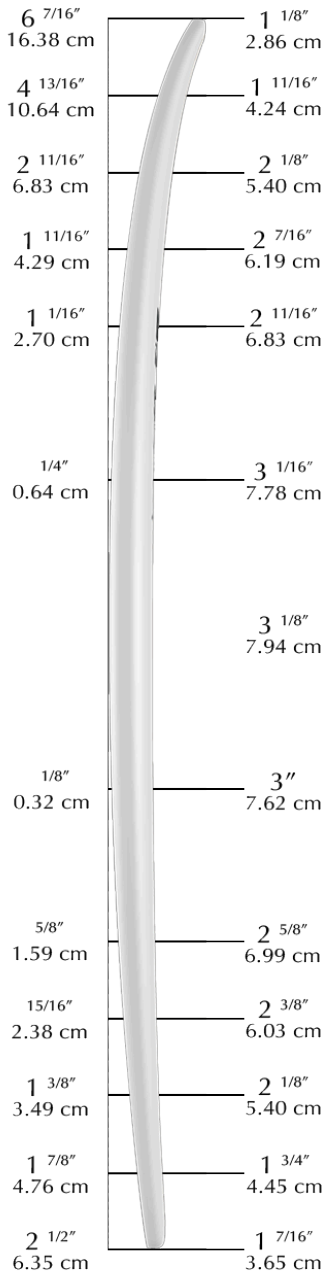

GUNS

7'11" A

Designed by

PAT RAWSON

Introduced September 2006

ROCKER THICKNESS

WIDTH

Overall Bottom Length: 7'11 1/2" (242.57 cm)

Tip-to-Tip Deck Length: 7'10 11/16" (240.51 cm)

Max Width: 21 7/8" (55.56 cm)

Max Thickness: 3 1/8" (7.94 cm)

Displacement: 2.32 ft³ (65.7 L)

Natural Rocker: 6 7/16"N 2 1/2"T

"This midsize Gun blank can net a 7'9" bottom length. The Natural Rocker is good for vee in the tail and contoured bottom designs. The Hawaii rocker can be used for high performance styles."